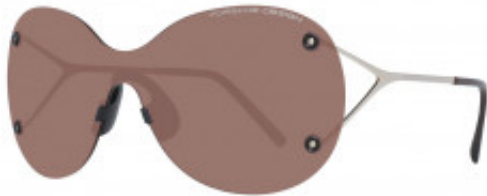

# Porsche Design Sunglasses P8621 B 139 Titanium

**Brand:** Porsche Design

**Product Code:** 20227105

**Price:** 119.00?€

## Short Description

Gold sunglasses with Brown lenses

## Description

Mono Lens Gold sunglasses with Brown lenses, Gradient

## Specification

Optic	
Brand	Porsche Design
Dimensions	139/0/145
Frame	Titanium
Frame Color	Gold
Lens Color	Brown
Lens Type	Gradient
Size	Small 47-52
Style	Mono Lens