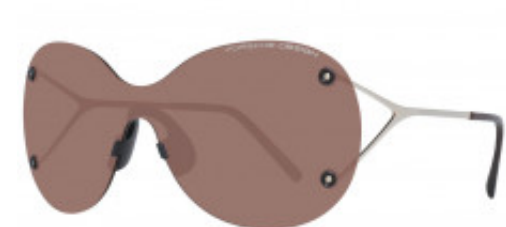

# Porsche Design Sunglasses P8621 B 139 Titanium

**Brand:** Porsche Design

**Product Code:** 20227105

**Price:** 119.00?€

## Short Description

Gold sunglasses with Brown lenses

## Description

Mono Lens Gold sunglasses with Brown lenses, Gradient

## Specification

Optic	
Brand	Porsche Design
Dimensions	139/0/145
Frame	Titanium
Frame Color	Gold
Lens Color	Brown
Lens Type	Gradient
Size	Small 47-52
Style	Mono Lens