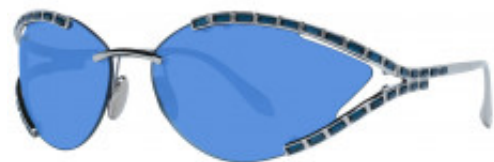

Atelier Swarovski Sunglasses SK0273-P 66 16W

Brand: Swarovski

Product Code: 20225587

Price: 99.00?€

Short Description

Silver sunglasses with Blue lenses

Description

Oval Silver sunglasses with Blue lenses, Gradient

Specification

| Optic | |
|-------------|-------------|
| Brand | Swarovski |
| Dimensions | 66/15/120 |
| Frame | Metal |
| Frame Color | Silver |
| Lens Color | Blue |
| Lens Type | Gradient |
| Size | Large 56-62 |
| Style | Oval |